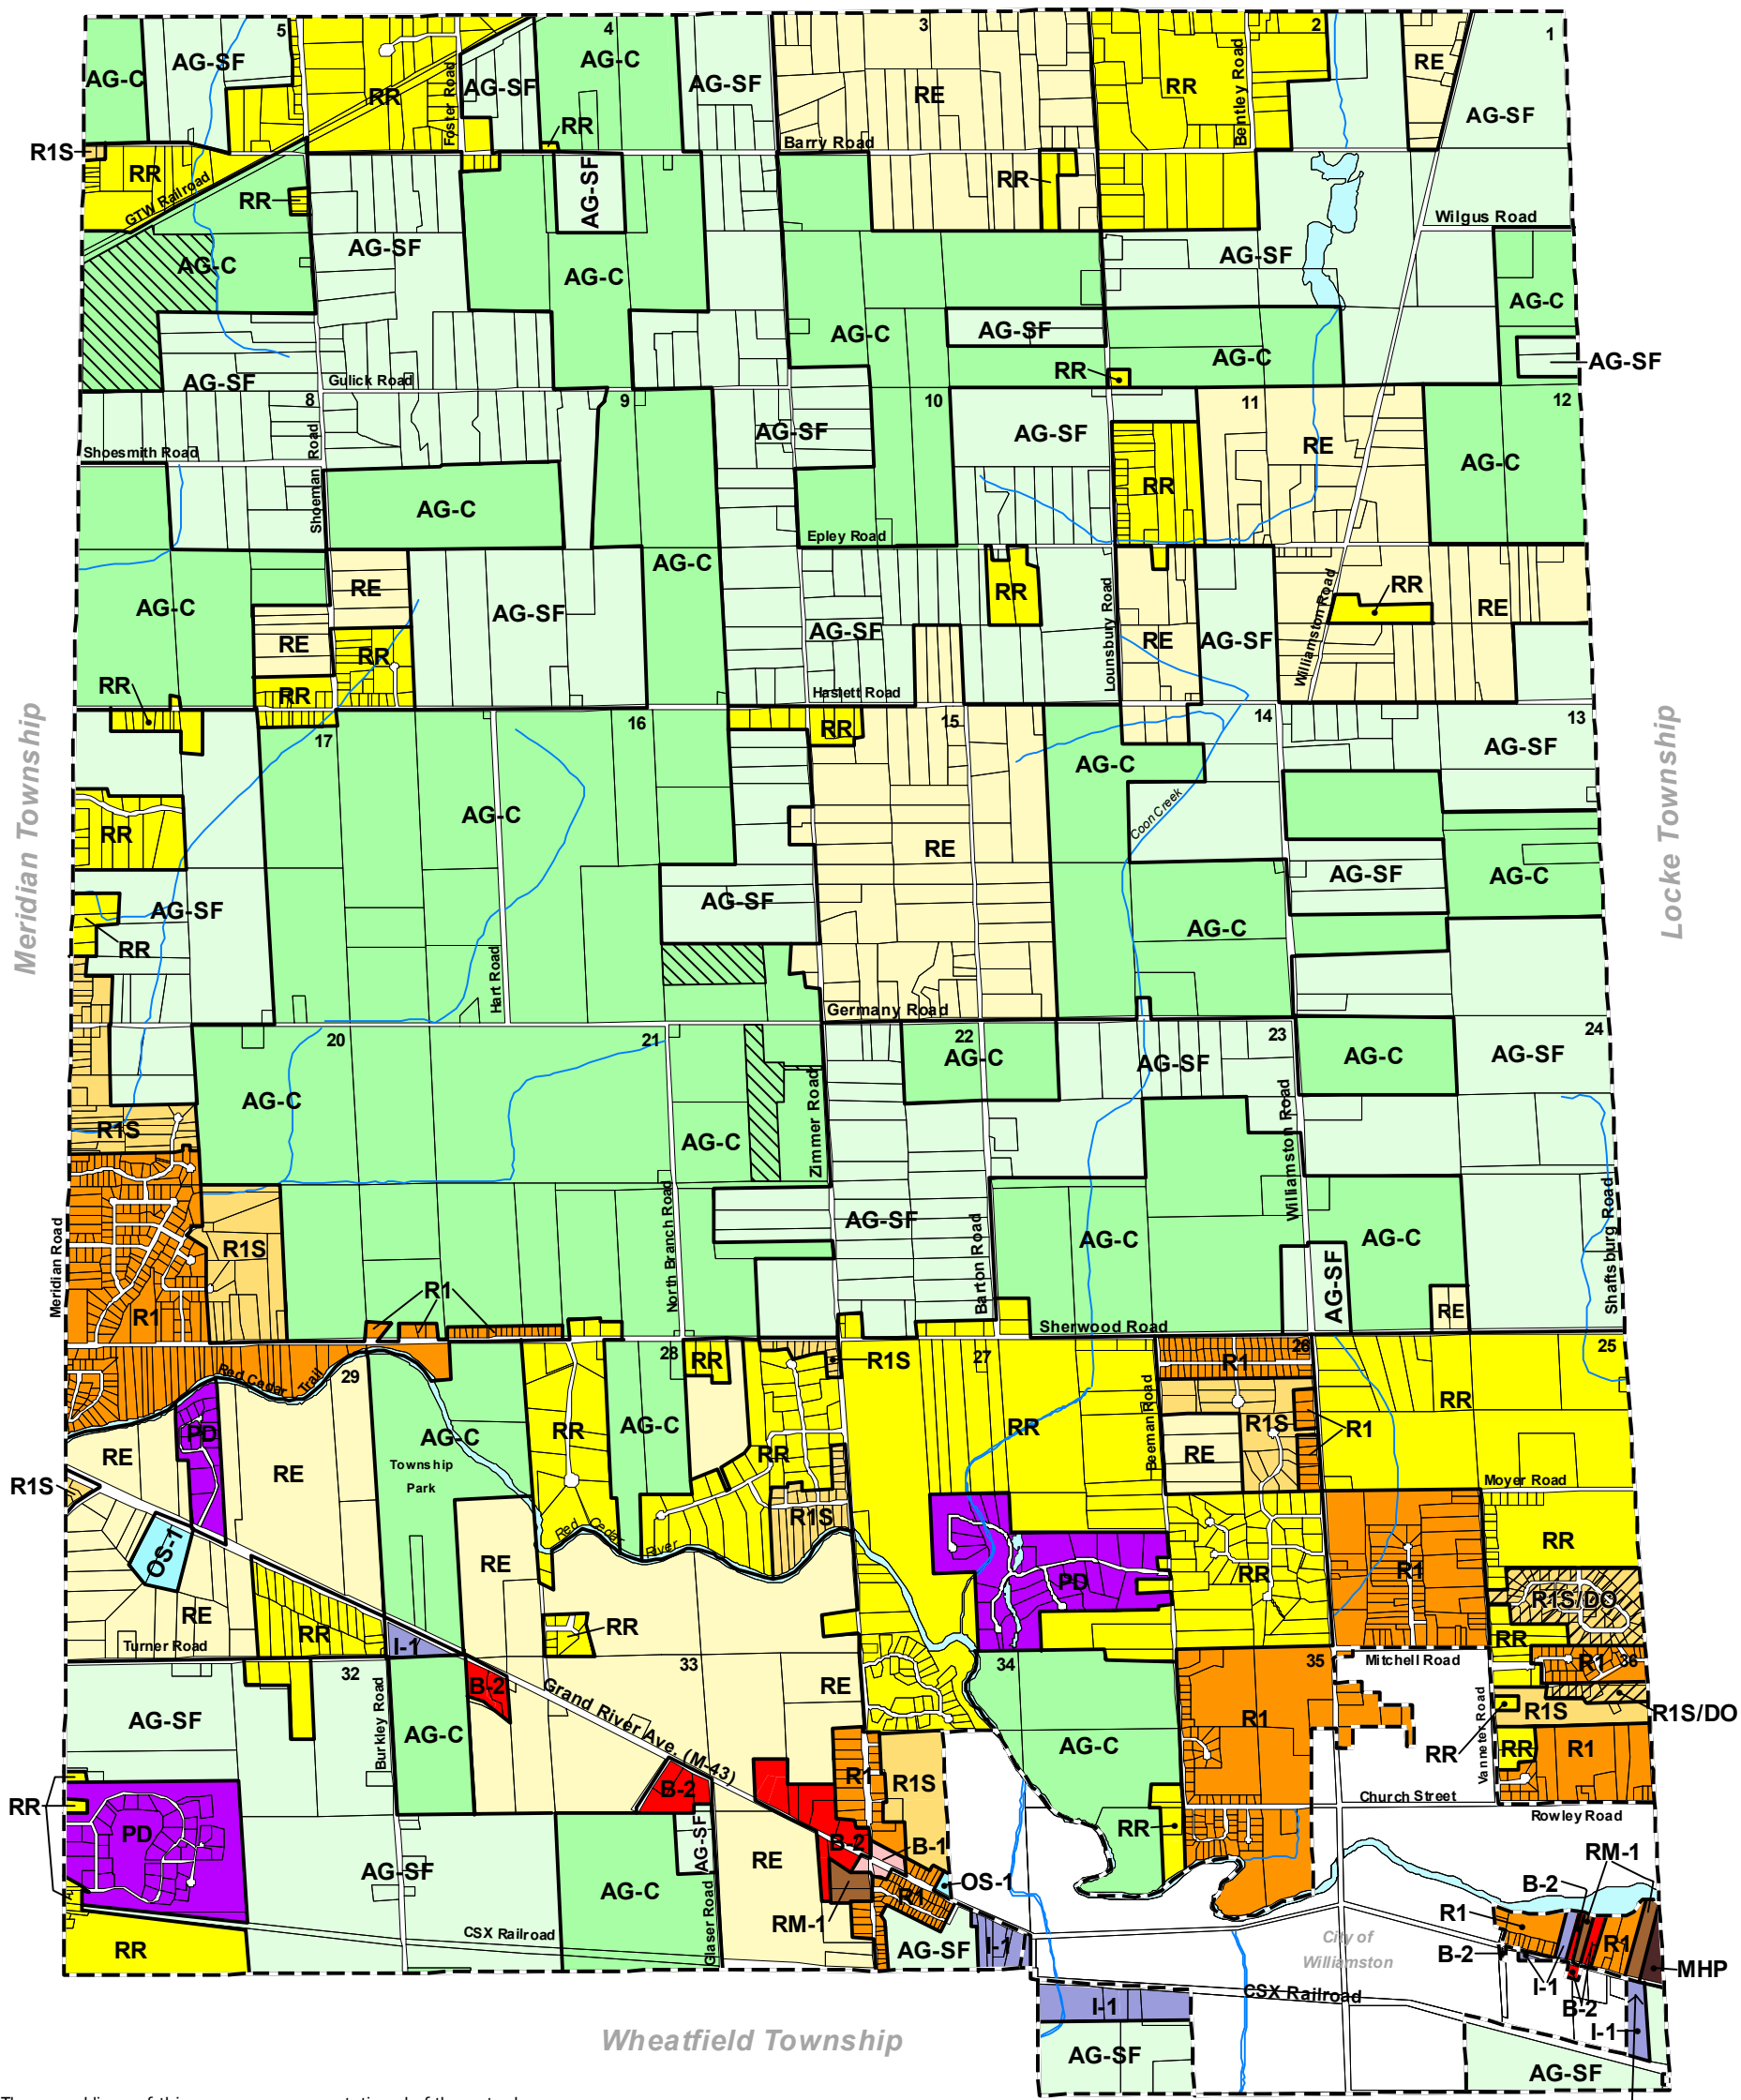

Woodhull Township

The parcel lines of this map are representational of the actual parcel lines and are not intended to be substituted for an official survey or used to resolve boundary or area discrepancies. Consult official Williamstown Township records for precise distances, boundaries and areas of parcels.

Ingham County
Solid Waste
Processing Center

Draft
Zoning Map

Williamstown Township, Ingham County, Michigan

4/27/06

MCKENNA
ASSOCIATES

LEGEND

	AG-C Commercial Agriculture		MHP Mobile Home Park
	AG-SF Agricultural Small Farms		B-1 Limited Business
	RE Rural Estates		B-2 Commercial Center
	RR Rural Residential		OS-1 Office Service
	R1S Suburban Residential		I-1 Light Industrial
	R1 One Family Residential		PD Planned Development
	RM-1 Multiple Family Residential		DO Density Option
			Conservation Easement

Base Map Source: Williamstown Township 3/2000
Data Source: Williamstown Township 1/1996