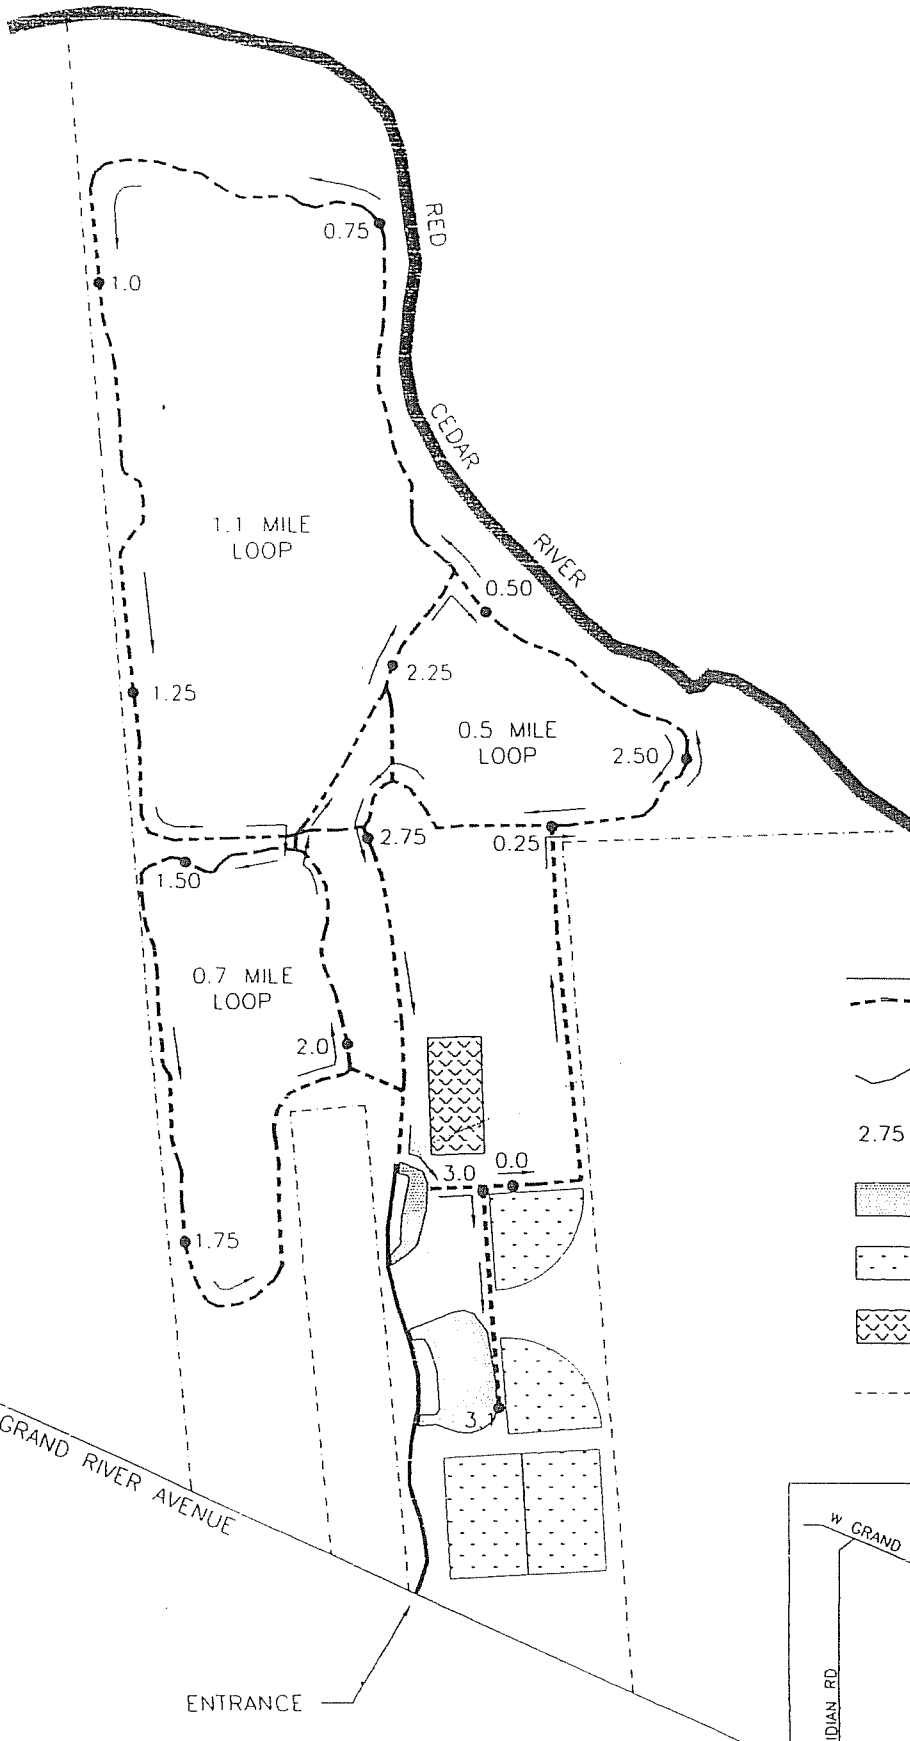

# WILLIAMSTON TOWNSHIP GRAND RIVER COMMUNITY PARK TRAIL MAP

NORTH  
1 INCH = 600 FEET

### LEGEND

- TRAIL
- TRAVEL DIRECTION FOR 3.1 MILE TRAIL
- 2.75 MILE MARKER
- PARKING
- ATHLETIC FIELDS
- SLED HILL
- PARK BOUNDARY