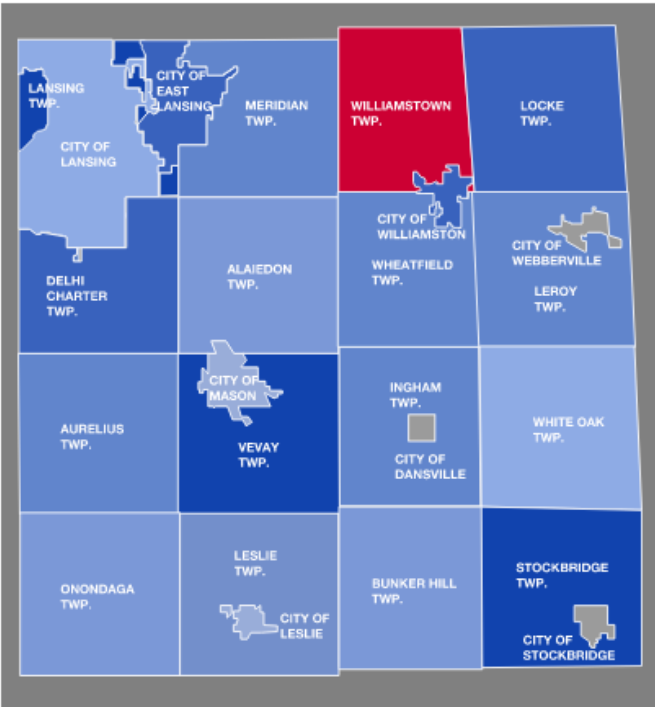

Ingham County

Interactive Results Map
Barb Byrum, Clerk

Precincts Fully Reported

Williamstown Township

Turnout	Total voters	Registered voters
47.67%	2,137	4,483

Results Per Precincts

- Select Contest -

[DOWNLOAD REPORT](#)

Williamstown Township

US Senator (DEM)	
Gary Peters	978
Total Write-ins	0

Representative in Congress CD 8 (DEM)	
Elissa Slotkin	989
Total Write-ins	0

Representative in State Legislature District 69 (DEM)	
Julie Brixie	956
Total Write-ins	0